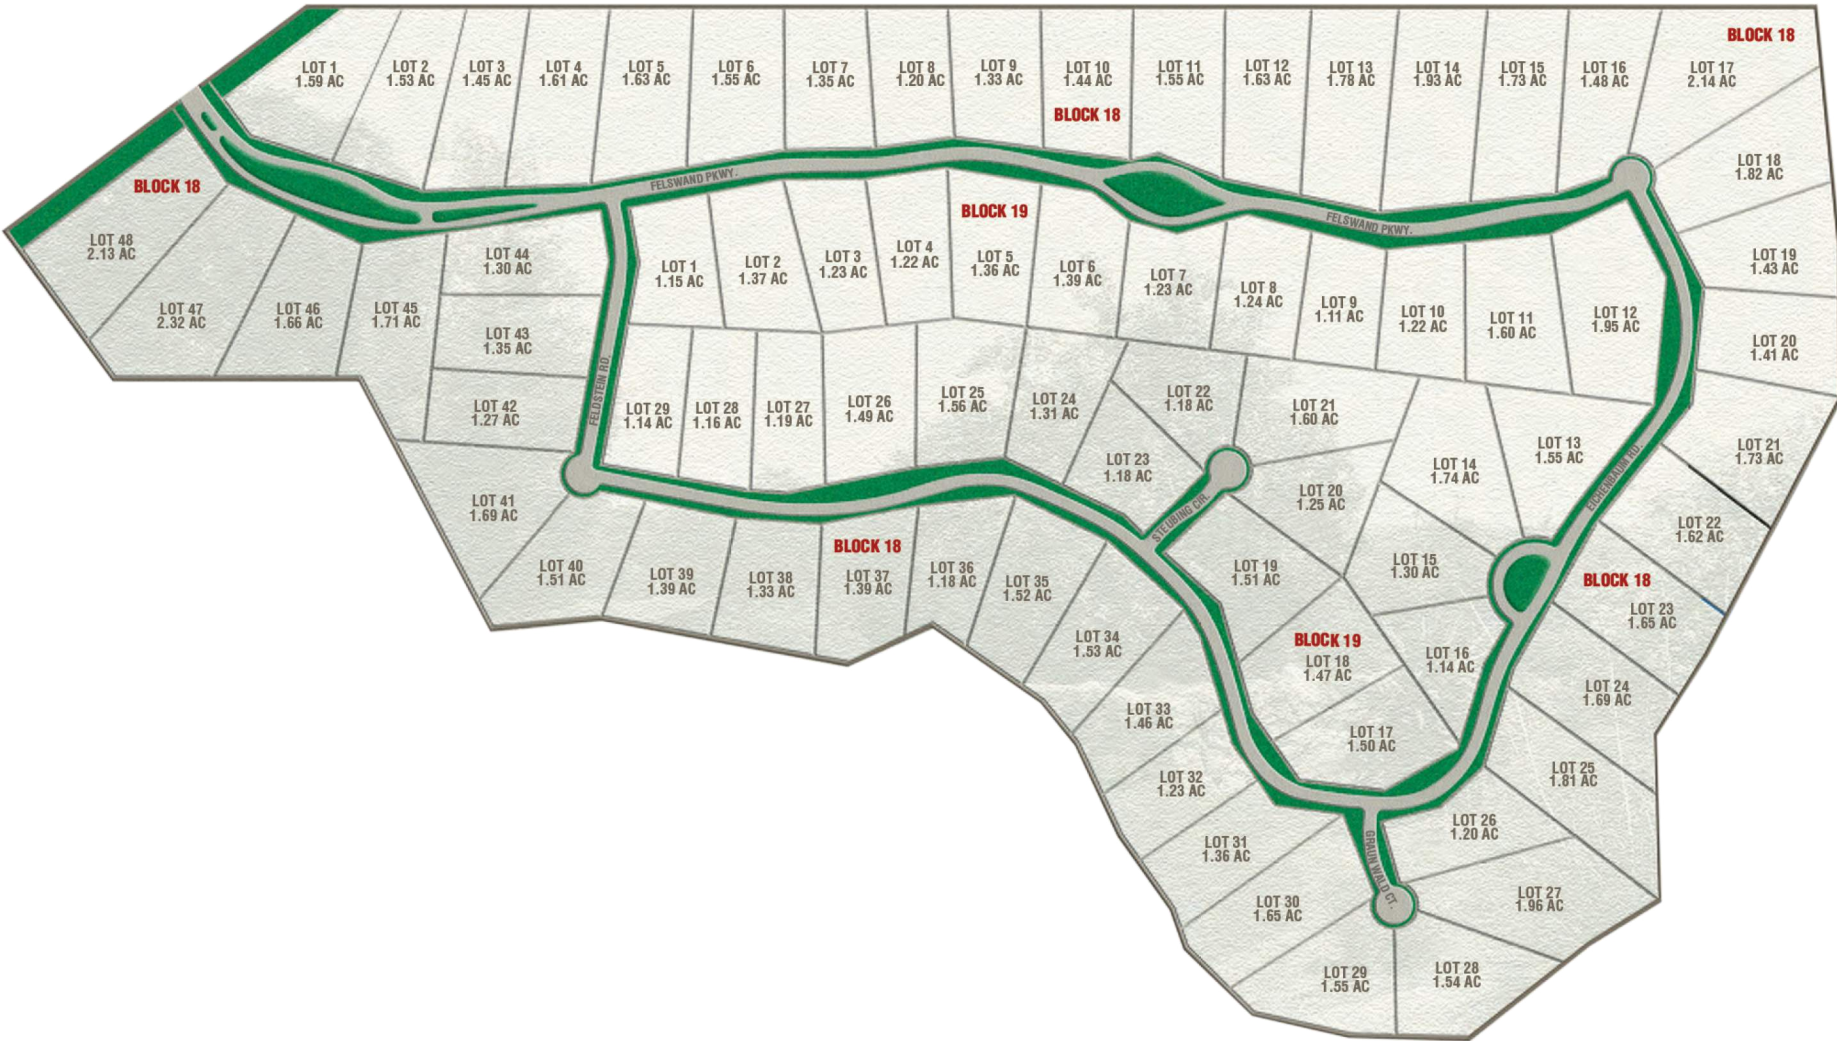

THE ESTATES

Have a question or want to schedule a showing? Call us at 210-289-4306.

27407 Felswand Pkwy New Braunfels, TX 78132