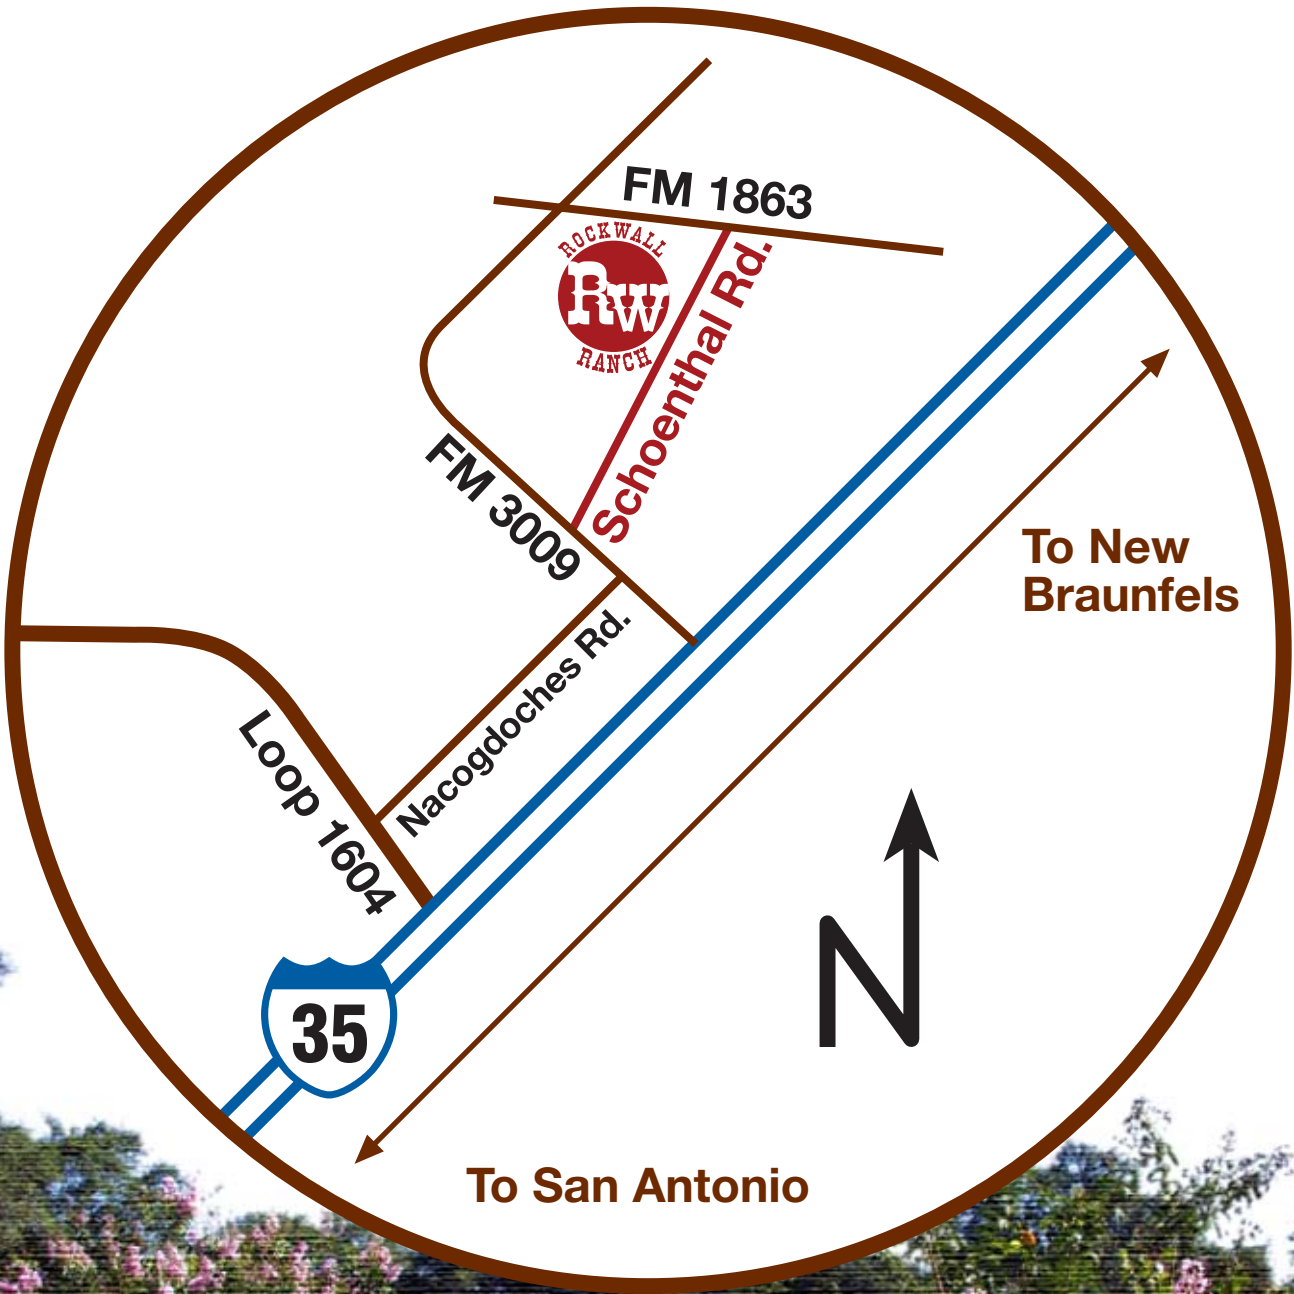

MARKETED BY TAYLOR REAL ESTATE

Rockwall Ranch

LOCATION MAP

10727 SCHOENTHAL ROAD
NEW BRAUNFELS, TEXAS 78130
(O) 830.624.1500 • (M) 210.289.4306
www.rockwallranch.com